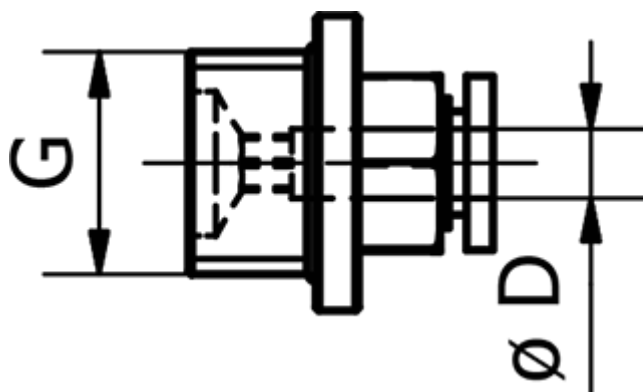

Data Sheet

Article number: 58EPC804

Description: Fitting EPC804 Lige
Straight male, 1/2" tube diameter 8

Measures

D = 8
Thread = 1/2"